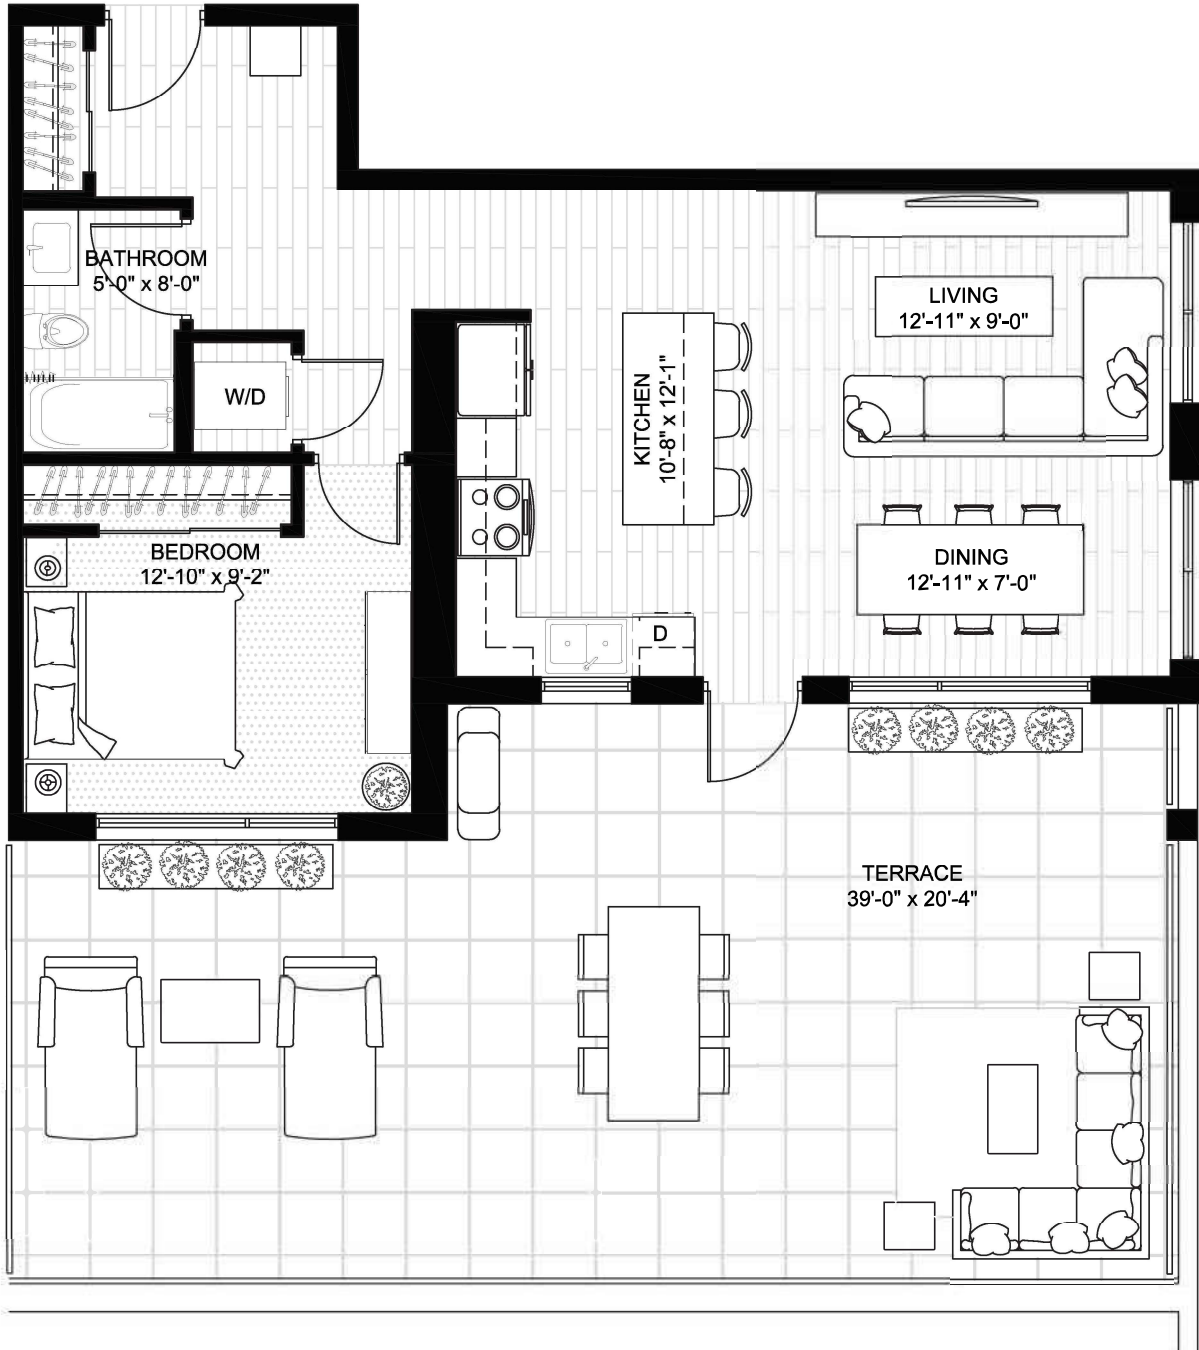

The Arc III

786 SF + 731 SF Outdoor Space
1 Bedroom, 1 Bathroom+ Terrace

Unit# 112

Optional features shown.
Some units may vary. All size and specification subject to change without notice. E&OE. (Rev. 1)