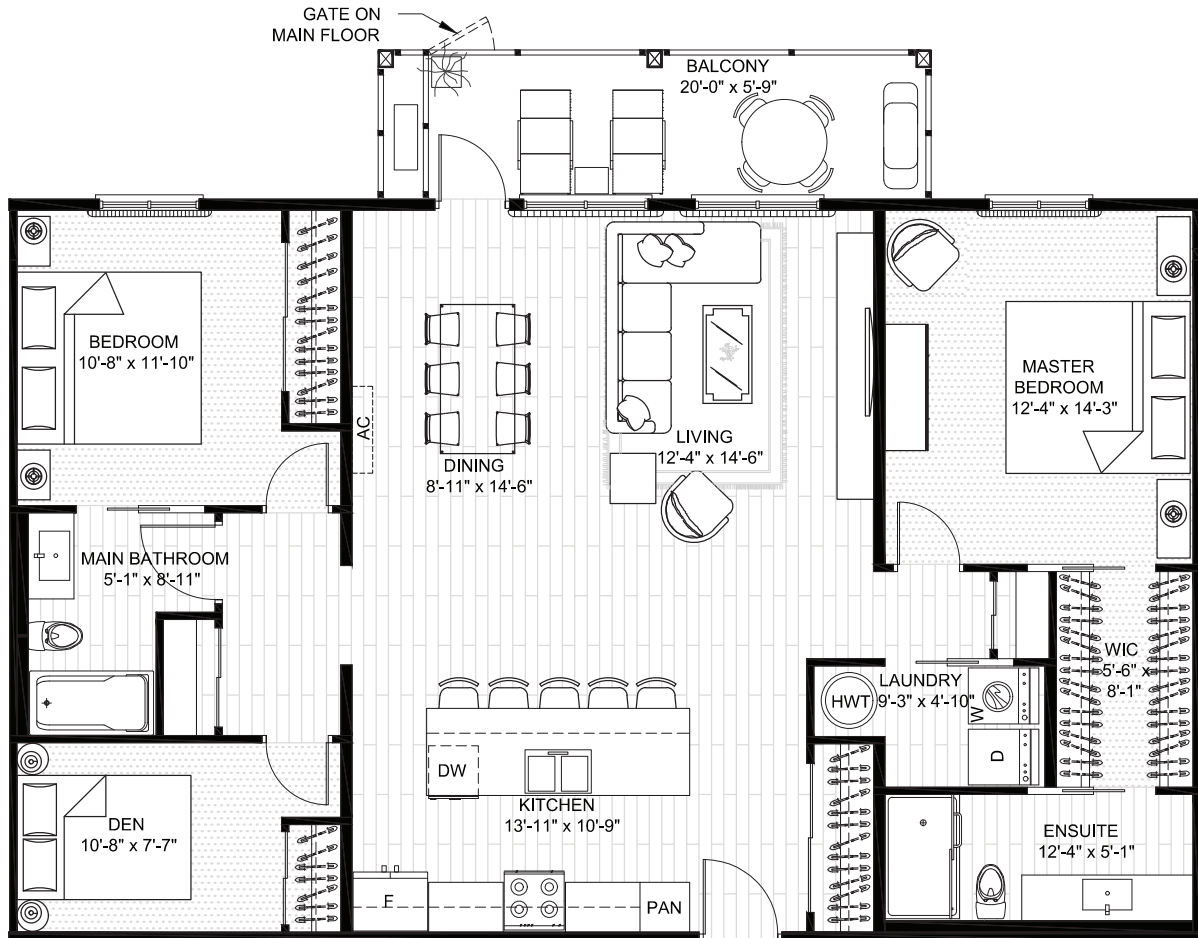

THE
CHARLES
CONDO

The Hilton

2 Bedroom + Den, 2 Bathroom
Laundry Room + Balcony
1,294 - 1,438 SQ. FT.

This plan comes in multiple variations. Plans and prices are subject to change without notice. The Builder reserves the right to change the material or specifications without notice but guarantees that change will be equal or of similar value. Room dimensions are approximate. Drawing is not to scale.