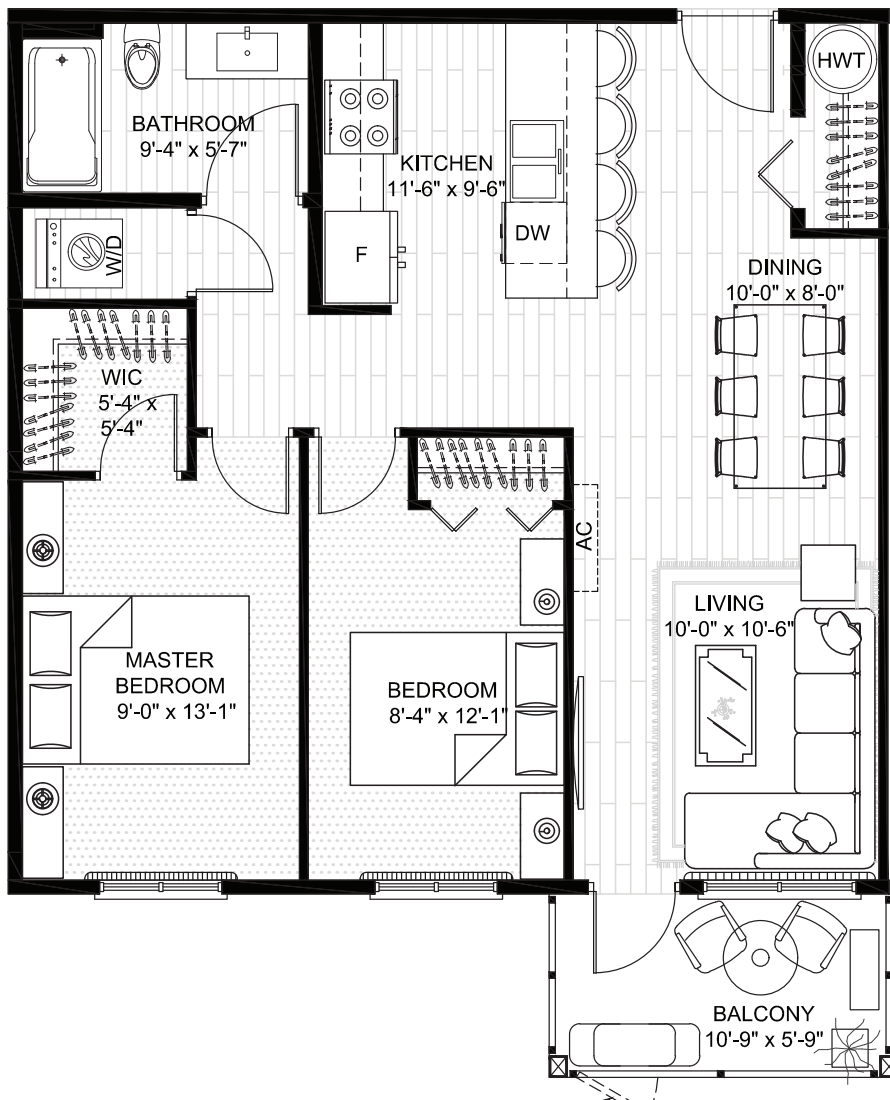

THE
CHARLES
CONDO

The Harte

2 Bedroom, 1 Bathroom + Balcony
831 SQ. FT.

**This plan comes in multiple variations. Plans and prices are subject to change without notice. The Builder reserves the right to change the material or specifications without notice but guarantees that change will be equal or of similar value. Room dimensions are approximate. Drawing is not to scale.*