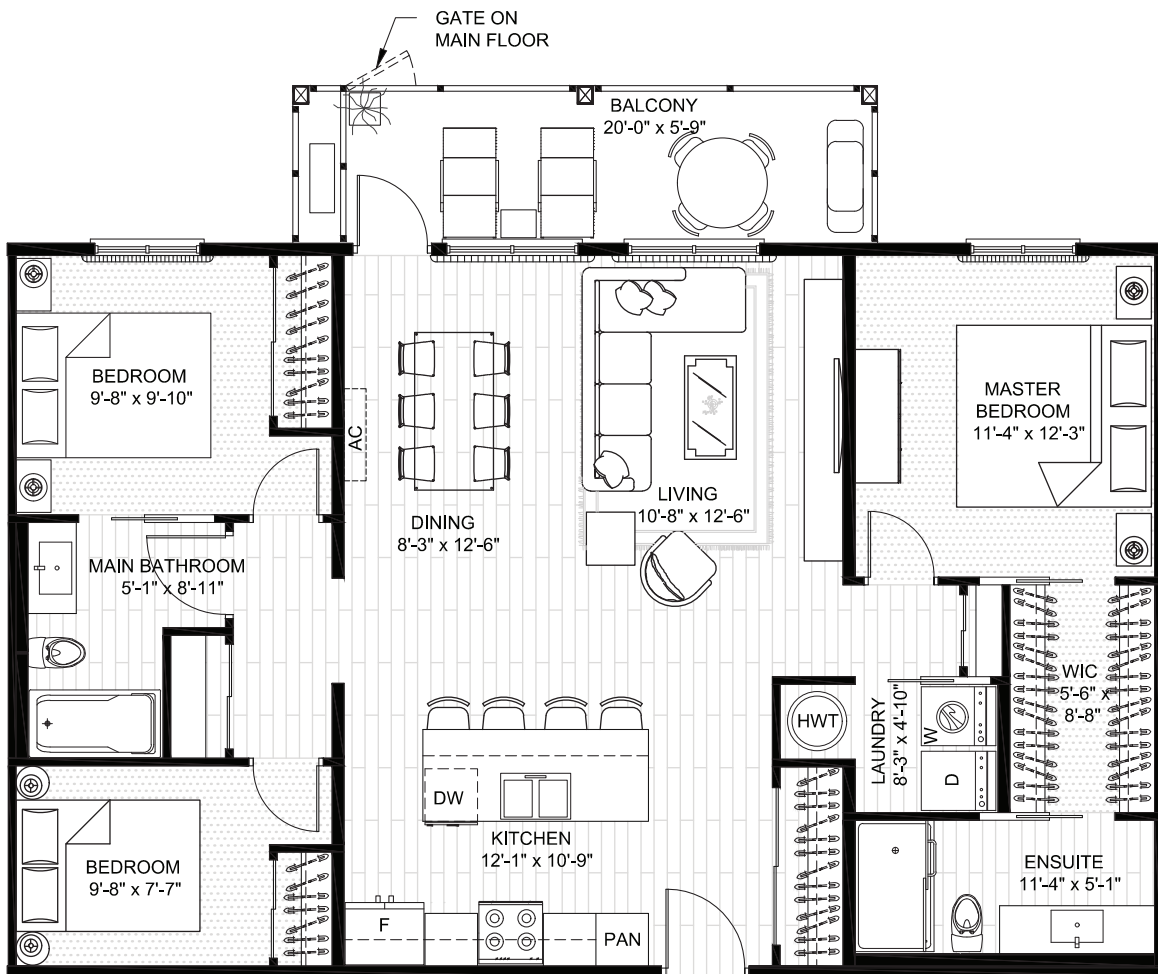

THE
CHARLES
CONDO

The Grant

2 Bedroom + Den, 2 Bathroom
Laundry Room + Balcony
1,230 - 1,274 SQ. FT.

This plan comes in multiple variations. Plans and prices are subject to change without notice. The Builder reserves the right to change the material or specifications without notice but guarantees that change will be equal or of similar value. Room dimensions are approximate. Drawing is not to scale.