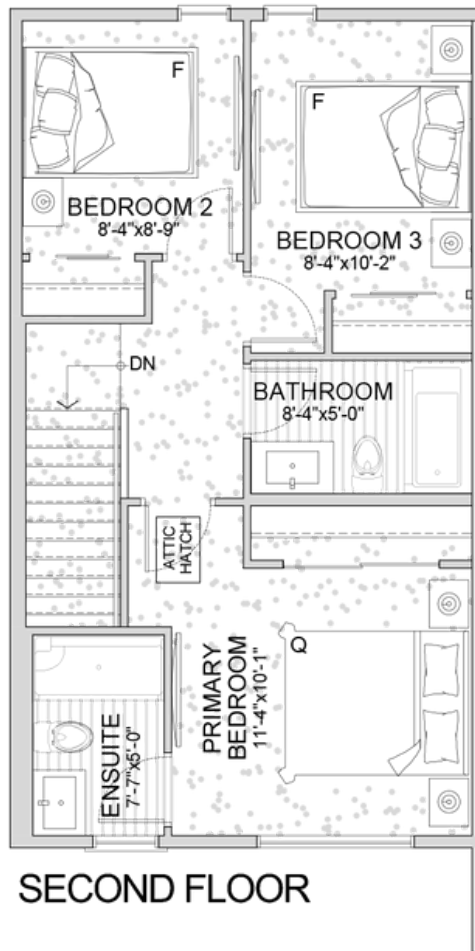

FLORA

WEST CONDOMINIUMS

The Dahlia

3 Bed | 2.5 Bath
1,152 Sqft.

StreetSide

A QUALICO Company