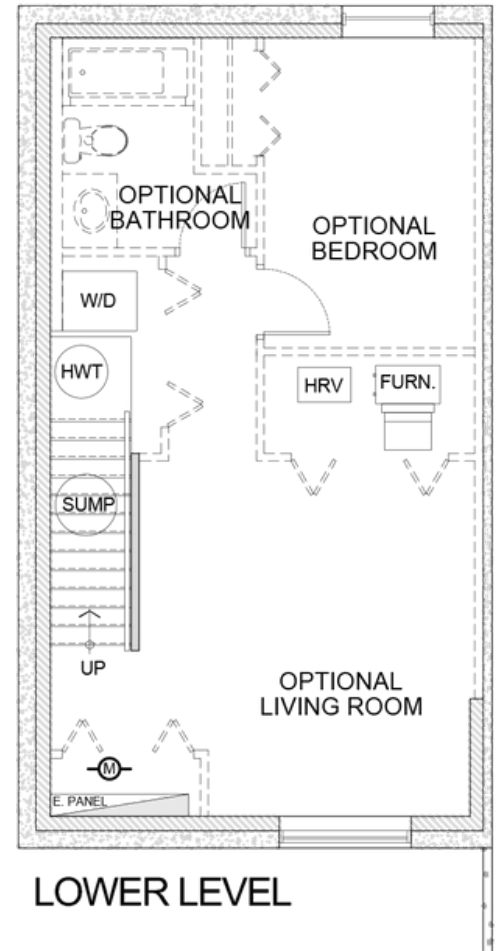

FLORA

WEST CONDOMINIUMS

The Dahlia

3 Bed | 2.5 Bath
1,152 Sqft.

StreetSide

A QUALICO Company