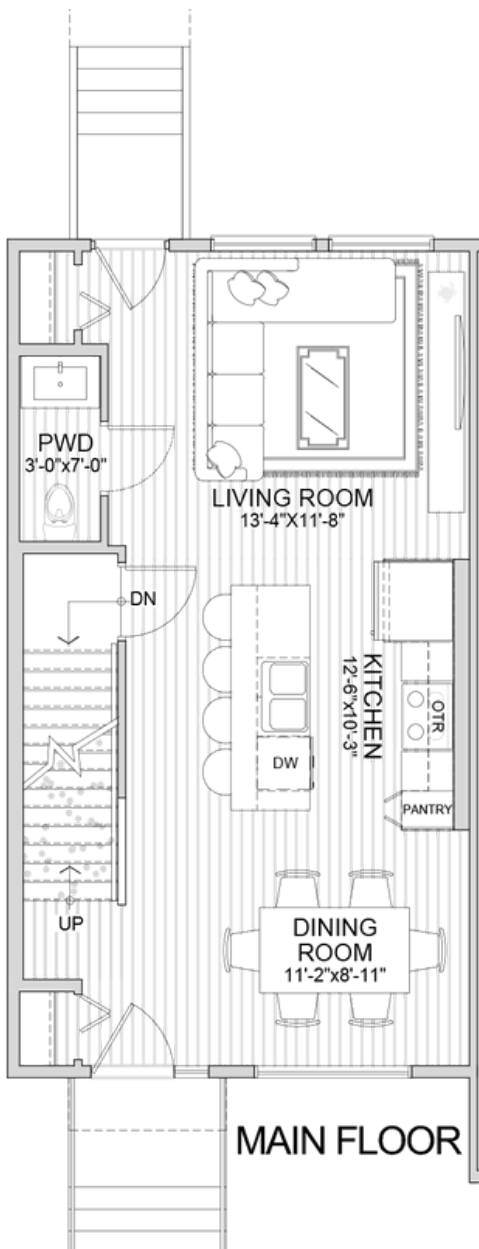

FLORA

WEST CONDOMINIUMS

The Dahlia

3 Bed | 2.5 Bath
1,152 Sqft.

StreetSide

A QUALICO Company