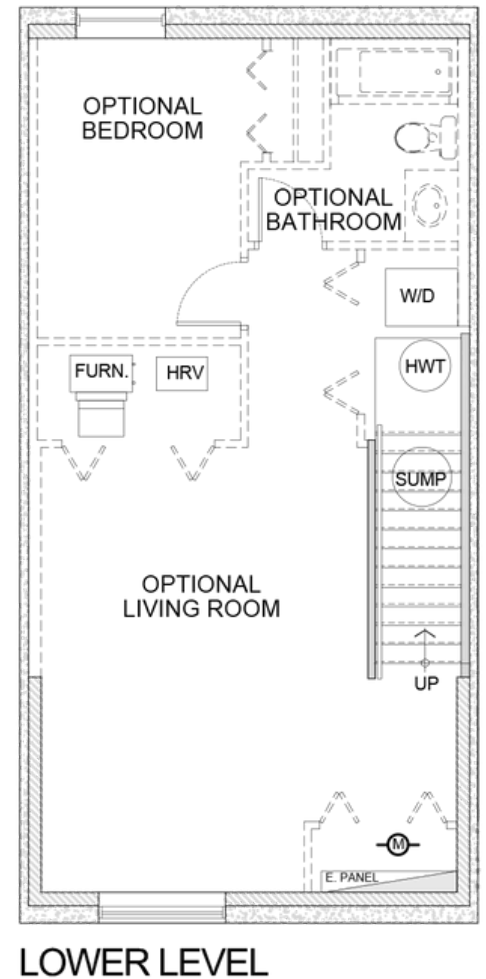

FLORA

WEST CONDOMINIUMS

The Cardinal

3 Bed | 2.5 Bath
1,296 Sqft.

StreetSide

A QUALICO Company