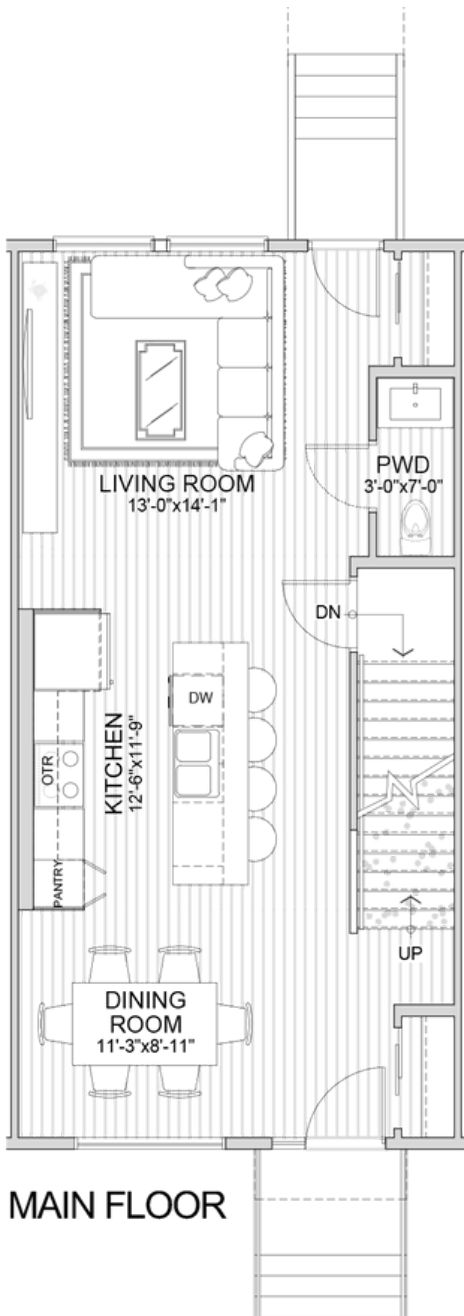

FLORA

WEST CONDOMINIUMS

The Cardinal

3 Bed | 2.5 Bath
1,296 Sqft.

StreetSide

A QUALICO Company