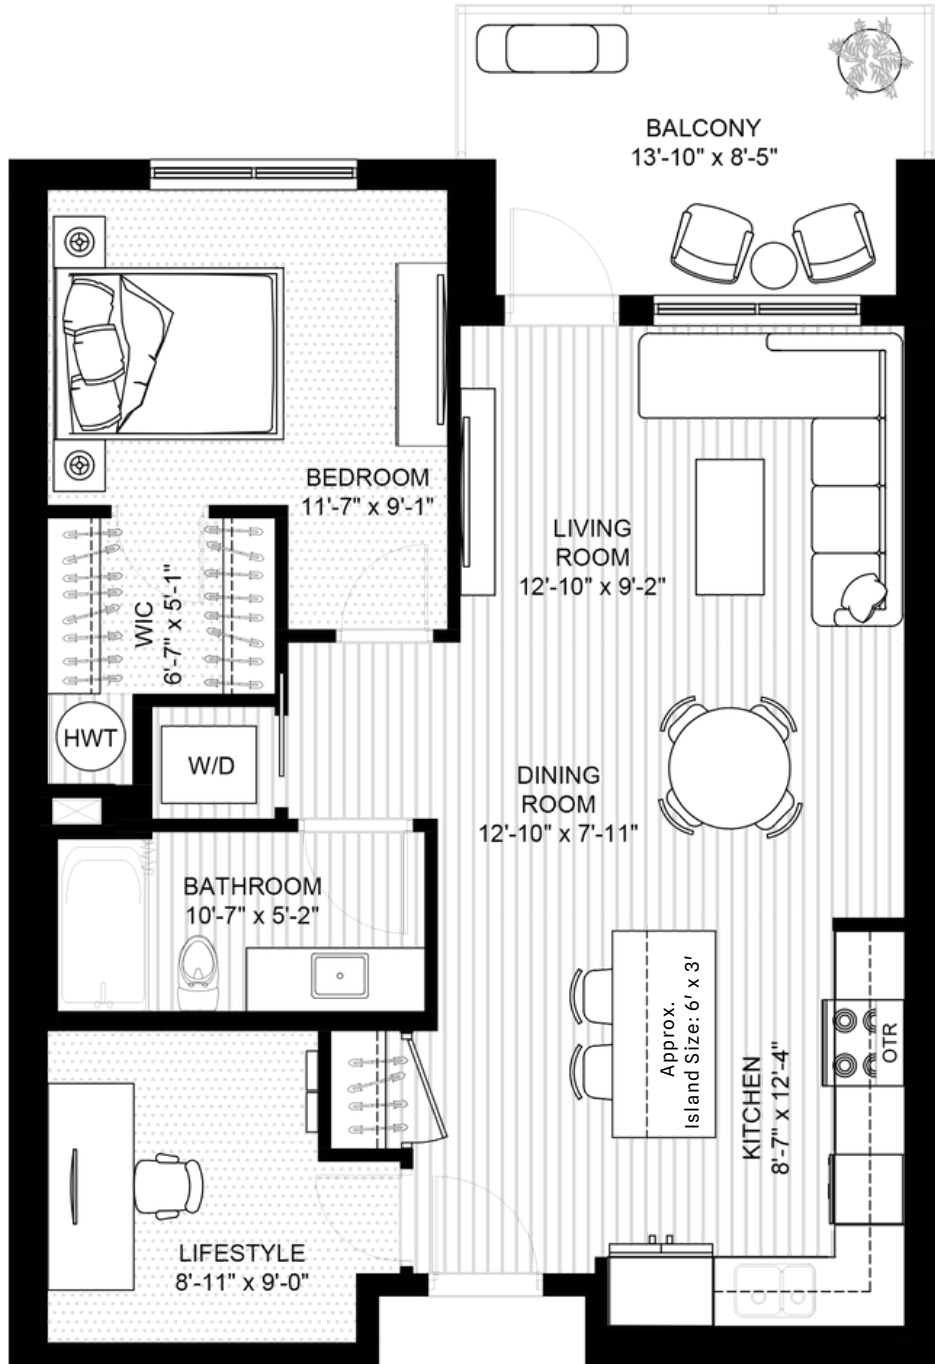

NORTH

MODEL B2

1 BED + LIFESTYLE ROOM | 2 BATH | 835 SF + 109 SF BALCONY

Suites: 203,303,403

NORTH

MODEL B2

1 BED + LIFESTYLE ROOM | 2 BATH | 835 SF + 459 SF TERRACE W/ GATE

Suites: 103