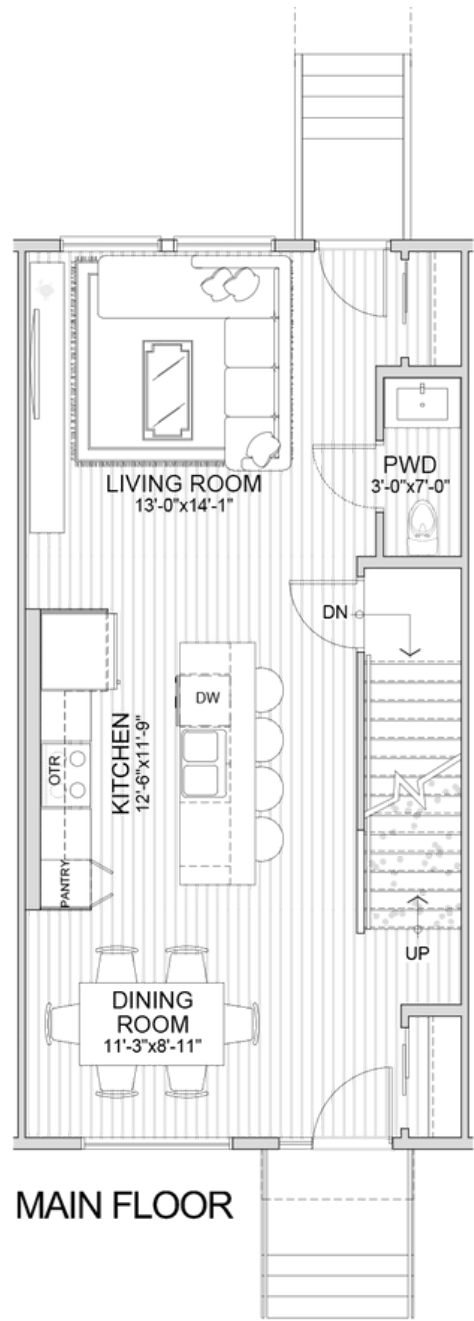

The Cardinal

3 Bed | 2.5 Bath
1,296 Sqft.

**Please note, end units include extra windows*