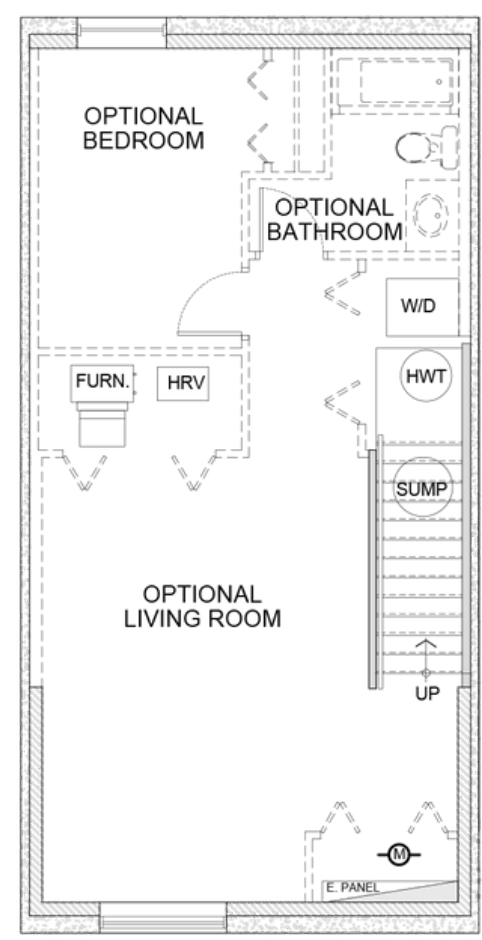

The Cardinal

3 Bed | 2.5 Bath
1,296 Sqft.

**Please note, end units include extra windows*