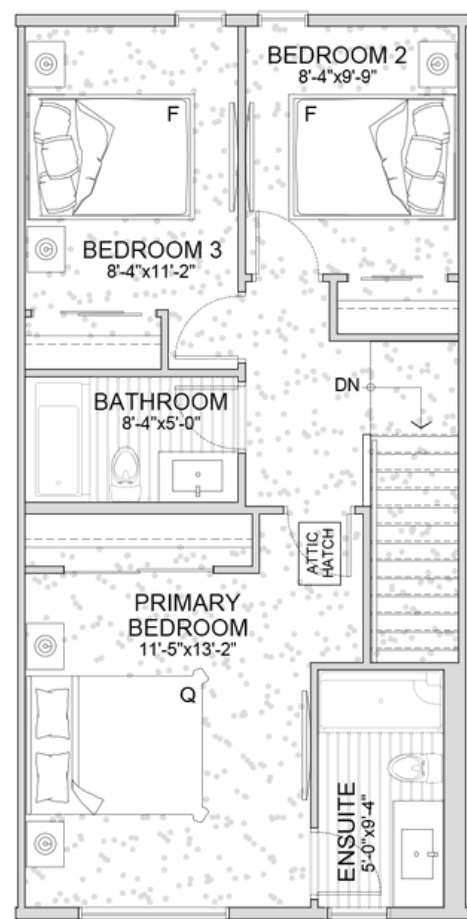

The Cardinal

3 Bed | 2.5 Bath
1,296 Sqft.

**Please note, end units include extra windows*