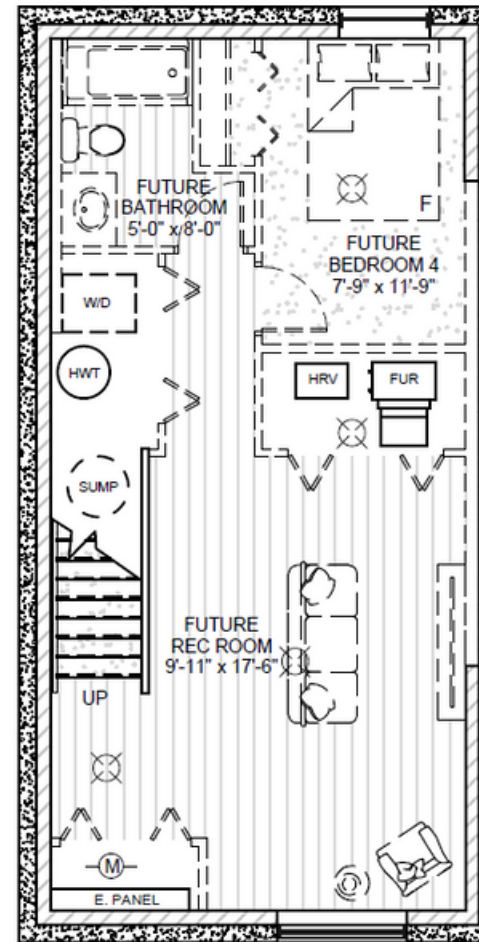

THE *Louis*
 3 Bedrooms
 2.5 Bathrooms
 1296 sqft.

MAIN FLOOR

SECOND FLOOR

LOWER LEVEL OPTIONAL DEVELOPMENT