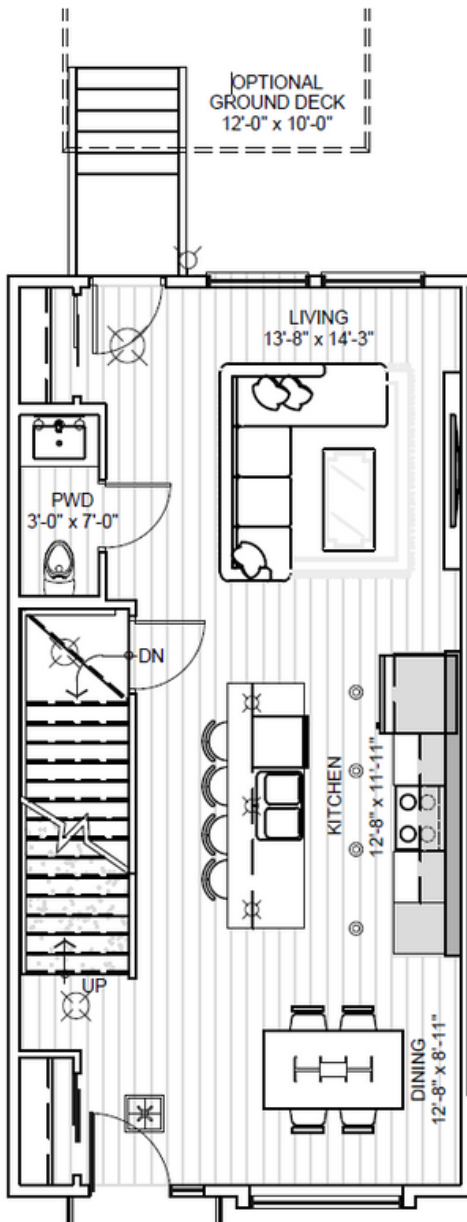

THE *Louis*
 3 Bedrooms
 2.5 Bathrooms
 1296 sqft.

MAIN FLOOR

SECOND FLOOR

LOWER LEVEL OPTIONAL DEVELOPMENT