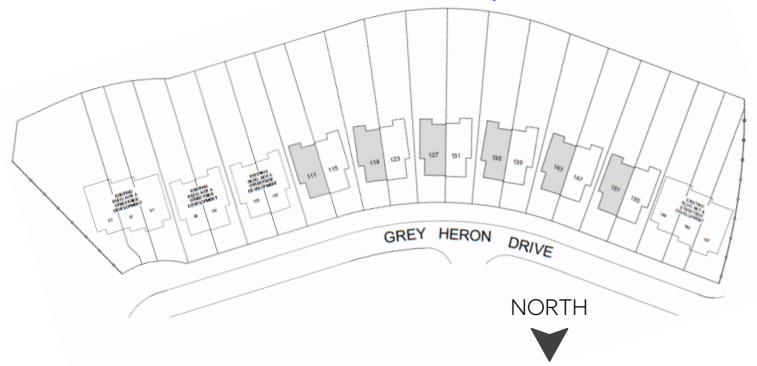

GREY HERON RISE

The Heron II

3 Bed | 2.5 Bath

1808 Sqft.

Main Level

Second Level

Lower Level (Optional Development)

A QUALICO Company