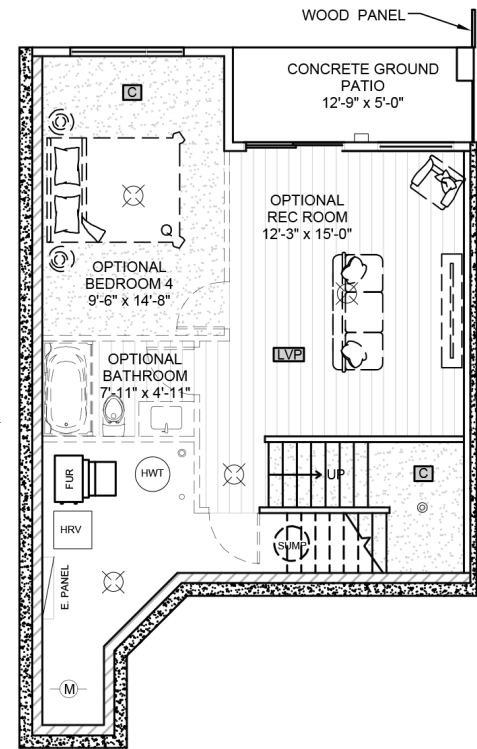

GREY HERON RISE

The Heron II

3 Bed | 2.5 Bath

1808 Sqft.

Main Level

Second Level

Lower Level (Optional Development)

A QUALICO Company