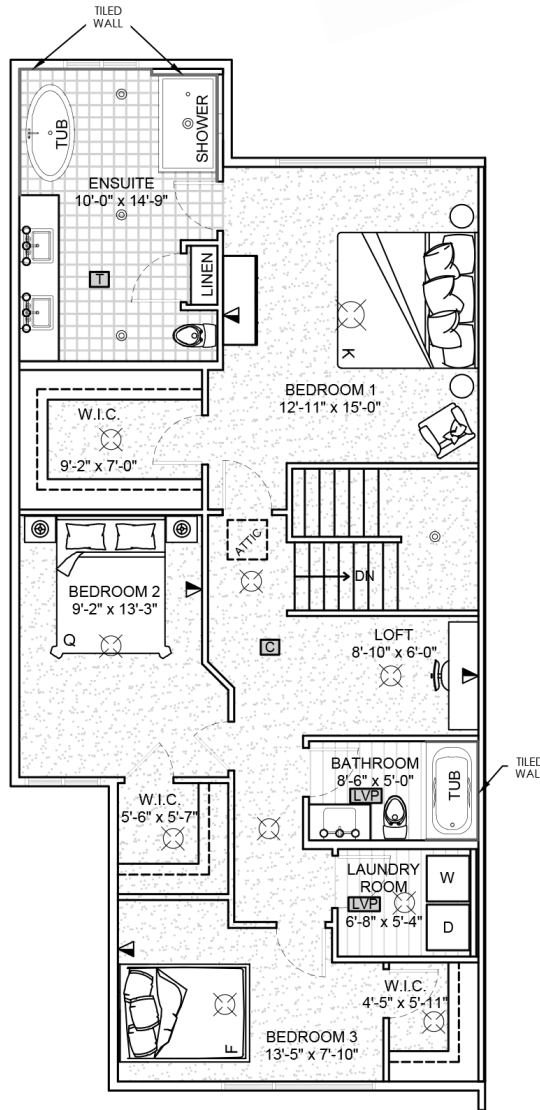

GREY HERON RISE

The Heron II

3 Bed | 2.5 Bath

1808 Sqft.

Main Level

Second Level

Lower Level (Optional Development)

A QUALICO Company

*The developer reserves the right to change plans, specifications, features, materials, and dimensions without notice in its sole discretion. All renderings, colour schemes, floor plans, maps and displays are artists' conceptions and for illustration purposes only. See sales representative for full details. E&OE.