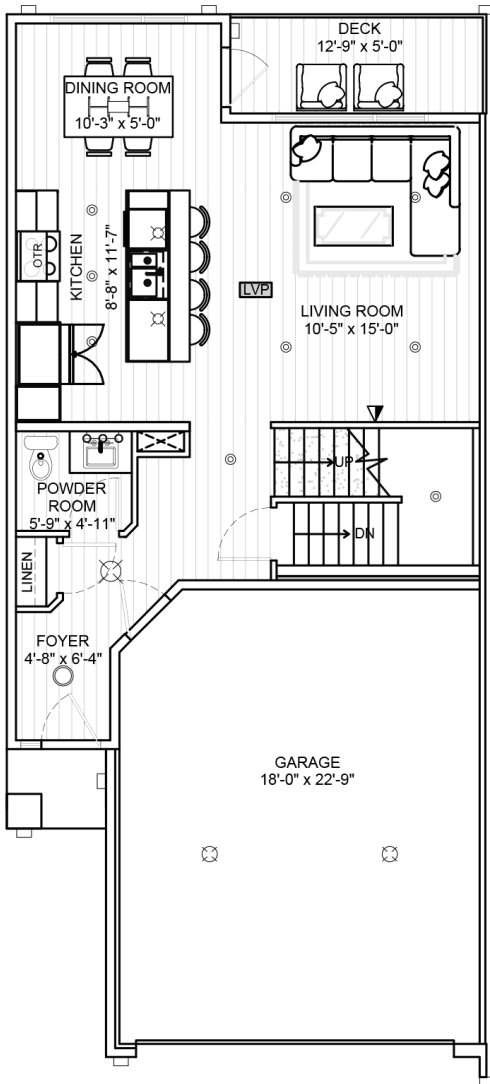

GREY HERON RISE

The Heron II

3 Bed | 2.5 Bath

1808 Sqft.

Main Level

Second Level

Lower Level (Optional Development)

A QUALICO Company