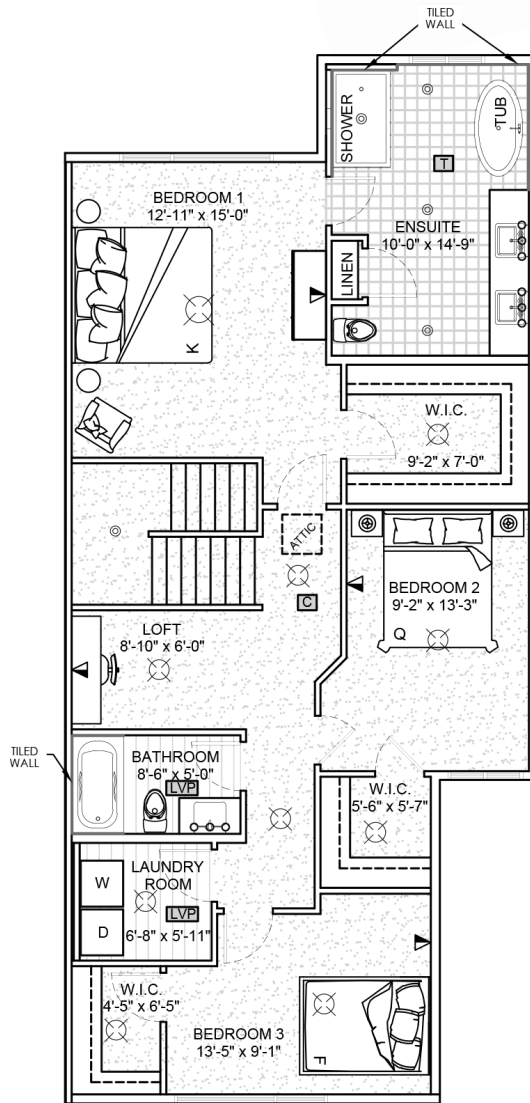

GREY HERON RISE

The Heron I

3 Bed | 2.5 Bath

1827 Sqft.

Main Level

Second Level

Lower Level (Optional Development)

A QUALICO Company

*The developer reserves the right to change plans, specifications, features, materials, and dimensions without notice in its sole discretion. All renderings, colour schemes, floor plans, maps and displays are artists' conceptions and for illustration purposes only. See sales representative for full details. E&OE.