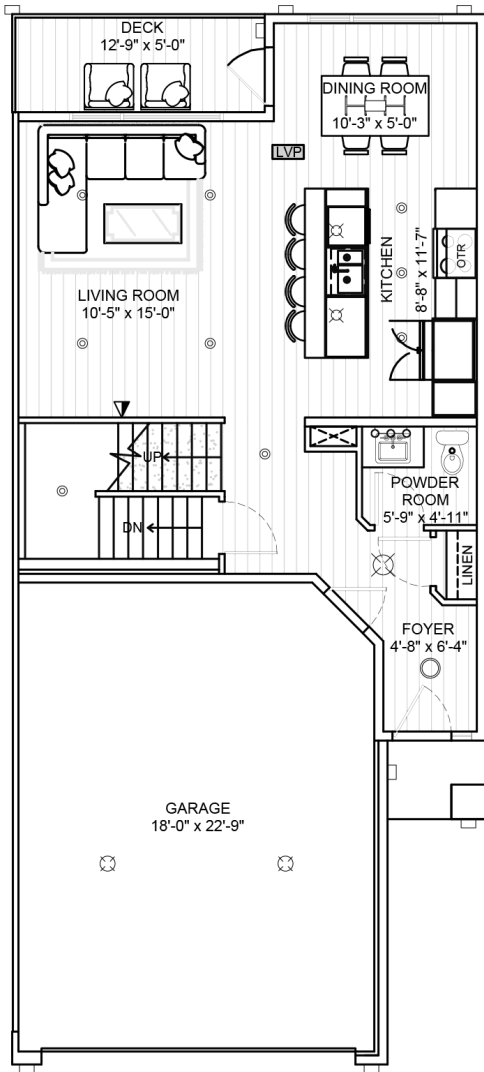

GREY HERON RISE

The Heron I

3 Bed | 2.5 Bath

1827 Sqft.

Main Level

Second Level

Lower Level (Optional Development)

A QUALICO Company