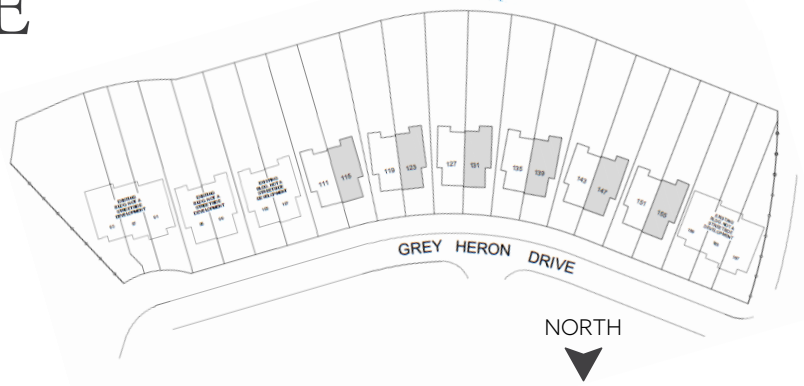

GREY HERON RISE

The Heron I

3 Bed | 2.5 Bath

1827 Sqft.

Main Level

Second Level

Lower Level (Optional Development)

A QUALICO Company