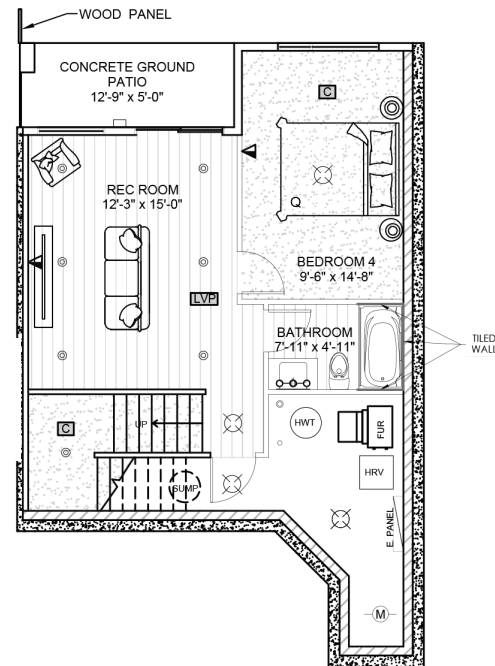

GREY HERON RISE

The Heron I

3 Bed | 2.5 Bath

1827 Sqft.

Main Level

Second Level

Lower Level (Optional Development)

A QUALICO Company