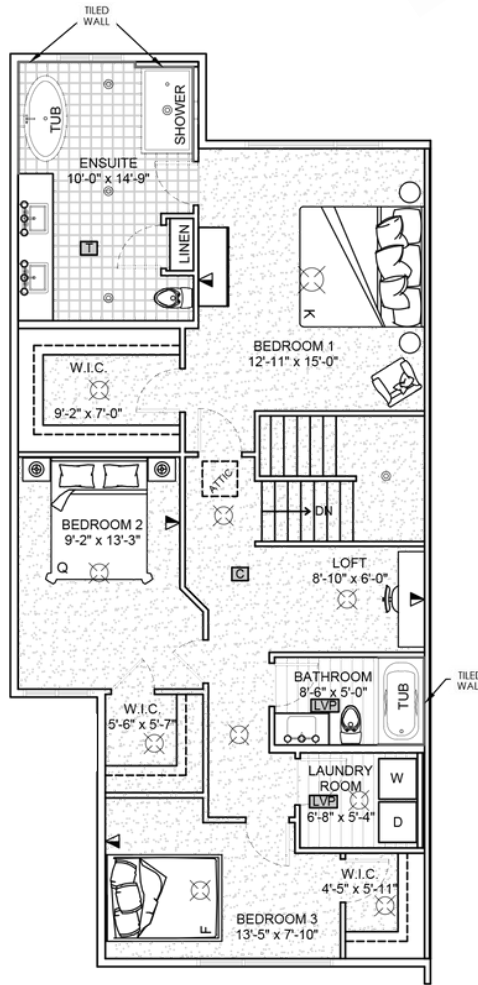

# GREY HERON RISE

## The Heron II

3 Bed | 2.5 Bath

1808 Sqft.

Main Level

Second Level

Lower Level (Optional Development)