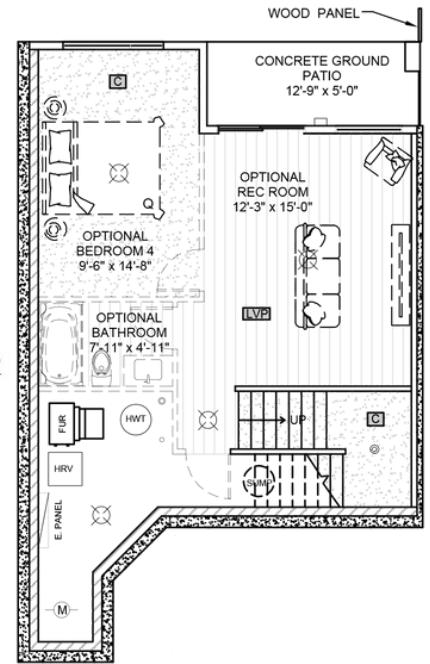

## The Heron II

3 Bed | 2.5 Bath

1808 Sqft.

Main Level

Second Level

Lower Level (Optional Development)