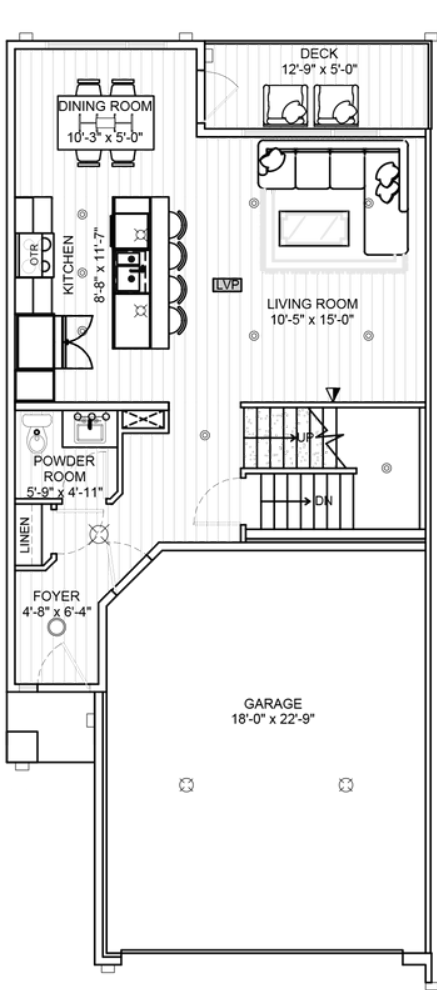

# GREY HERON RISE

## The Heron II

3 Bed | 2.5 Bath

1808 Sqft.

Main Level

Second Level

Lower Level (Optional Development)