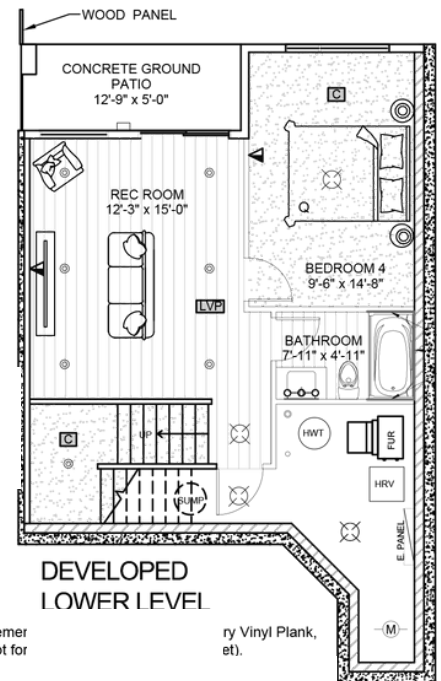

## The Heron I

3 Bed | 2.5 Bath

1827 Sqft.

Main Level

Second Level

Lower Level (Optional Development)