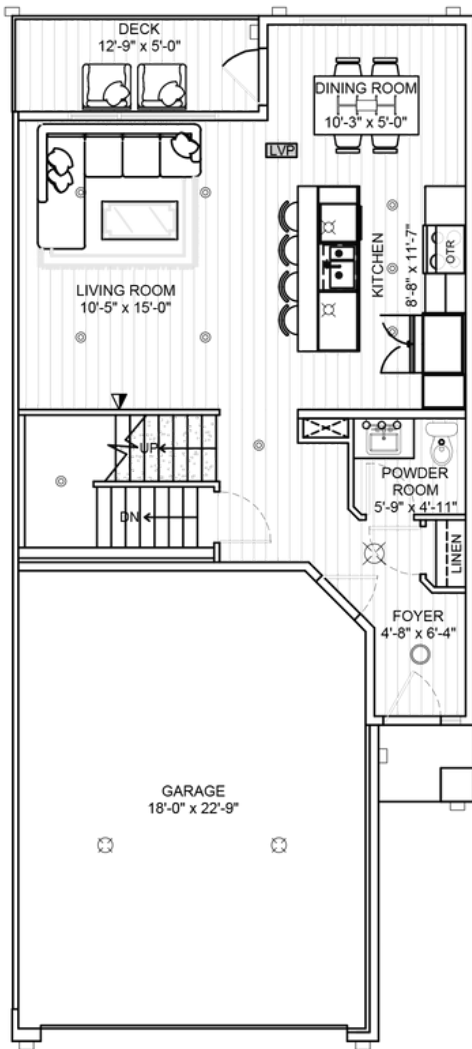

# GREY HERON RISE

## The Heron I

3 Bed | 2.5 Bath

1827 Sqft.

Main Level

Second Level

Lower Level (Optional Development)