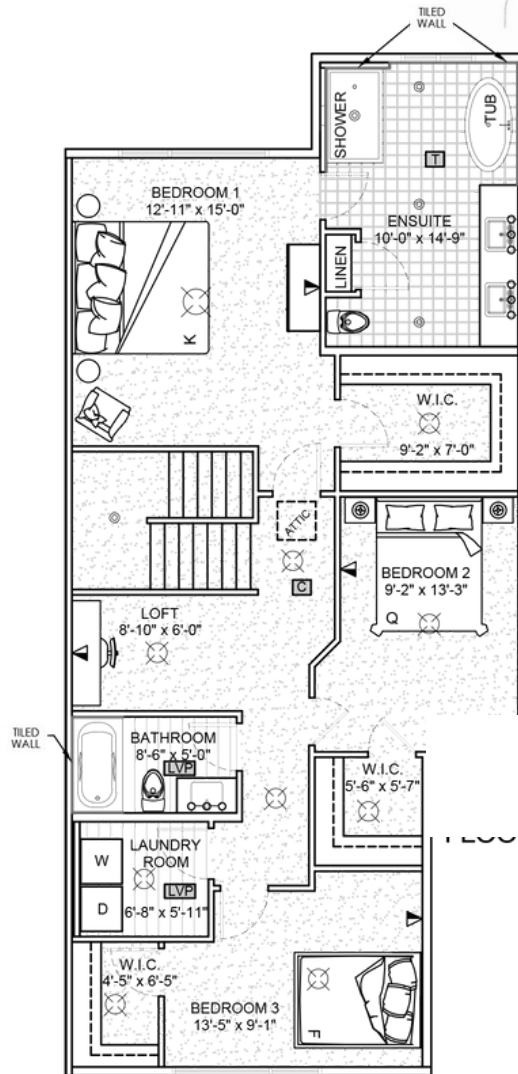

# GREY HERON RISE

## The Heron I

3 Bed | 2.5 Bath

1827 Sqft.

Main Level

Second Level

Lower Level (Optional Development)