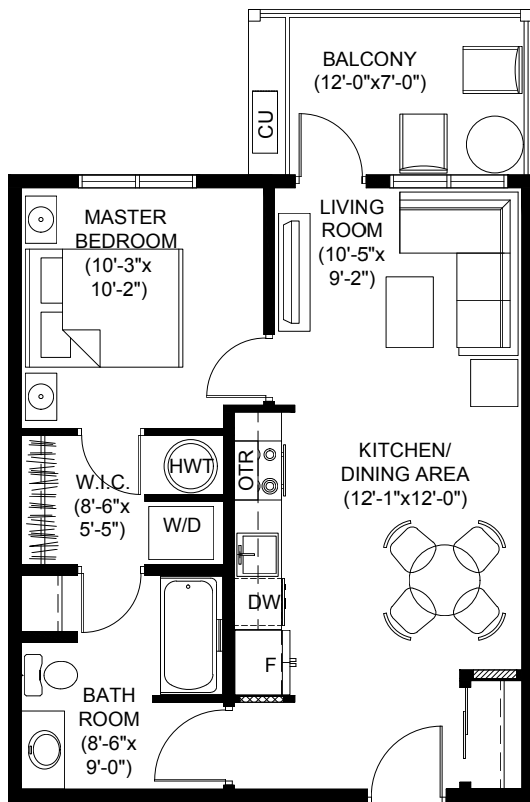

THE FOLKLORE II

1 BED + 1 BATHROOM

586 SQ. FT.

PEGUIS STREET

STREETSIDE.CA • HUDSONCONDOMINIUMS.CA