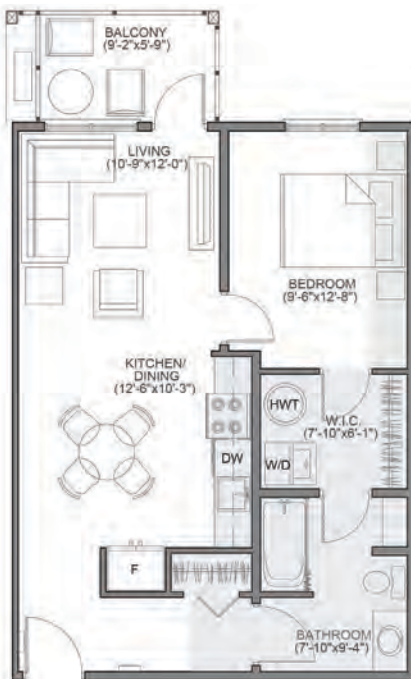

THE CHARLES CONDO

THE FAIRMONT

1 Bed, 1 Bath
593 – 659 sq. ft.

Some units may vary.

THECHARLESCONDO.CA