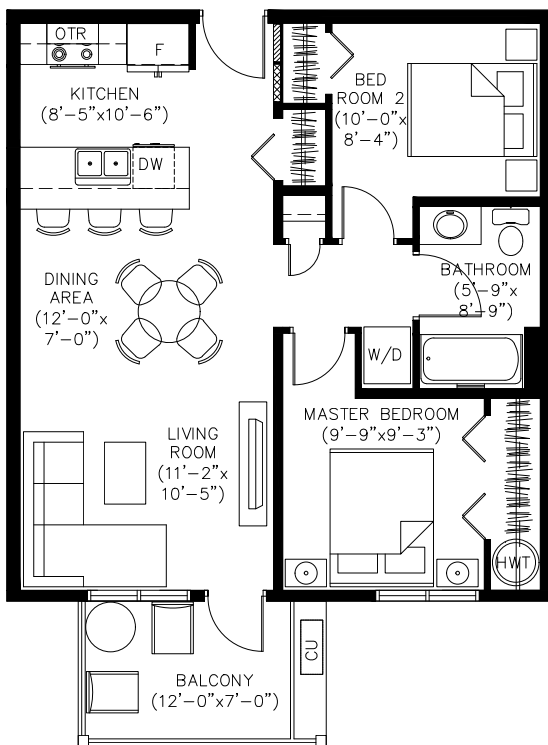

# THE DISCOVERY

**2 BED + 1 BATHROOM**

**744 SQ. FT.**

PEGUIS STREET

STREETSIDE.CA • HUDSONCONDOMINIUMS.CA