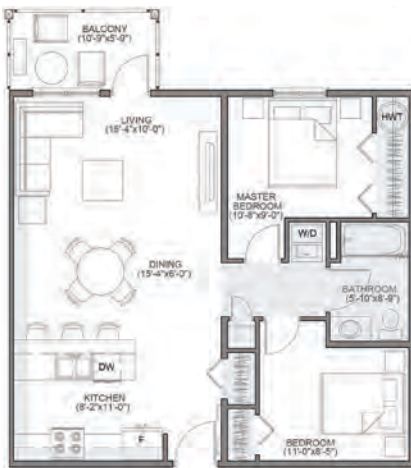

THE CHARLES CONDO

THE DALE

2 Bed, 1 Bath
701 – 907 sq. ft.

Some units may vary.

THECHARLESCONDO.CA