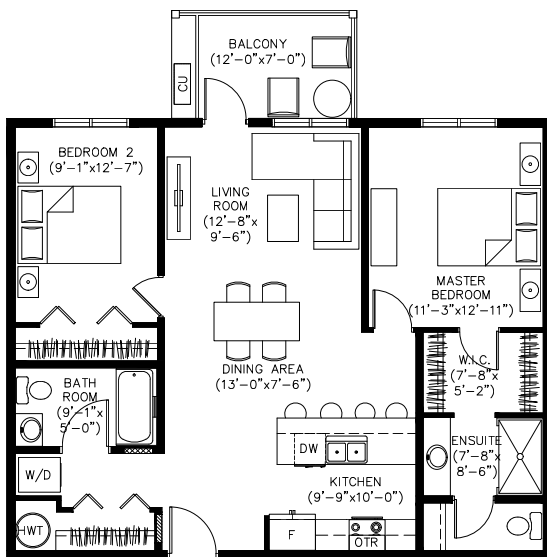

THE BOREALIS

2 BED + 2 BATHROOM

1002 SQ. FT.

PEGUIS STREET

STREETSIDE.CA • HUDSONCONDOMINIUMS.CA